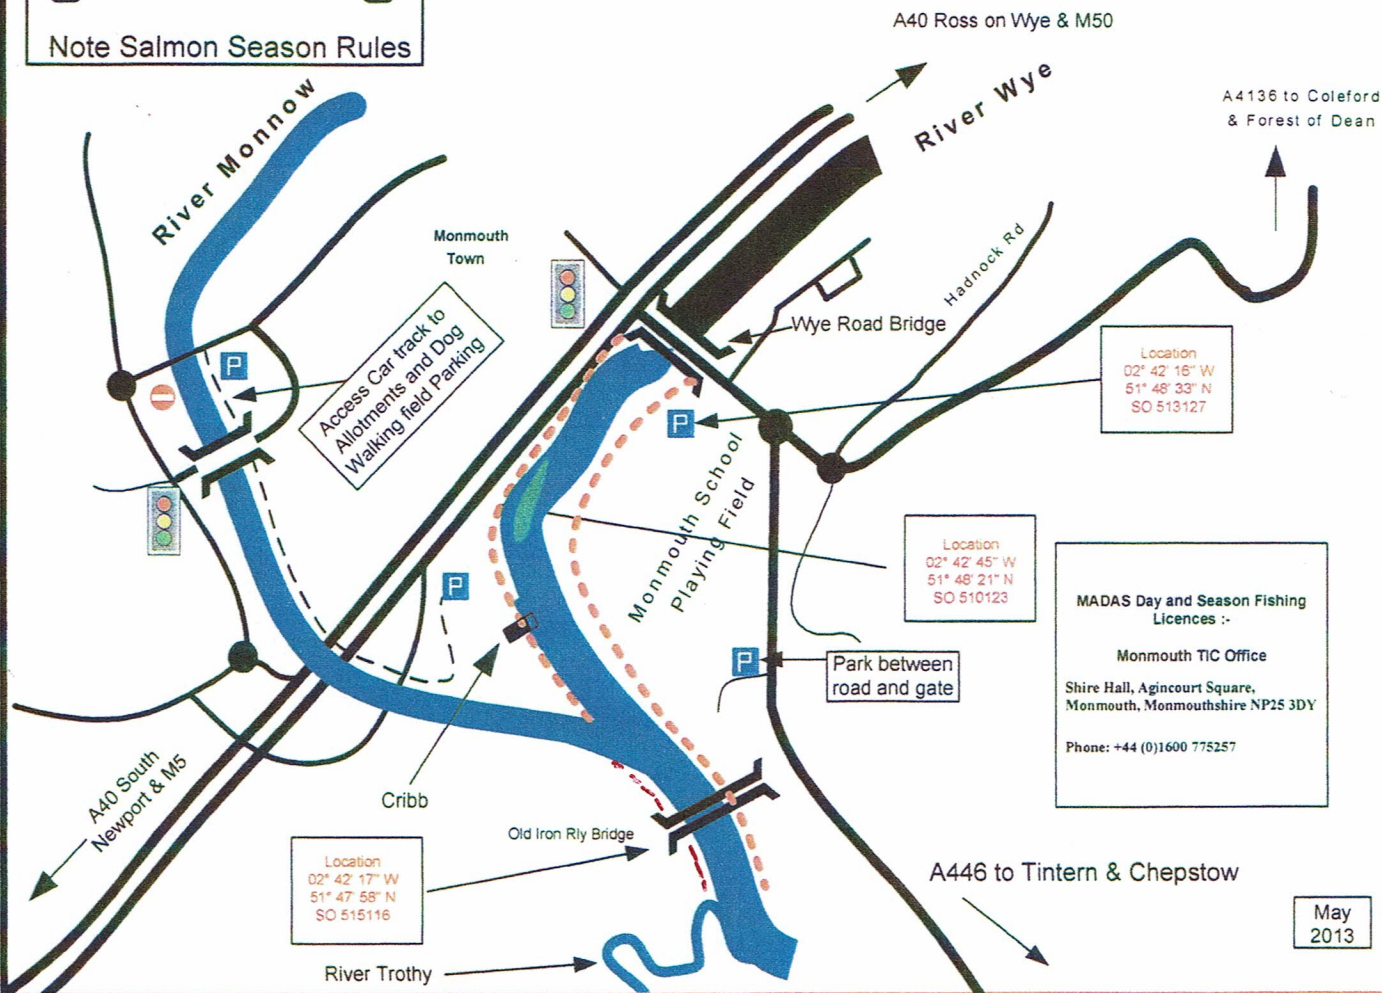

# LOWER RIVER WYE

Permitted Coarse Fishing as shown

Note Salmon Season Rules

Coarse Fishing Limits from River Wye Road Bridge to River Trothy as shown  
**NO COARSE FISHING ALLOWED DURING THE SALMON SEASON**

**COARSE FISHING IS NOT ALLOWED DURING THE "SALMON SEASON" 3<sup>rd</sup> March to 17<sup>th</sup> October**

**COARSE FISHING IS ONLY ALLOWED FROM 18<sup>th</sup> October to 2<sup>nd</sup> March**

When fishing members **MUST** carry their membership cards and EA License at all times and authorised Bailiff's will patrol the river on a regular basis.